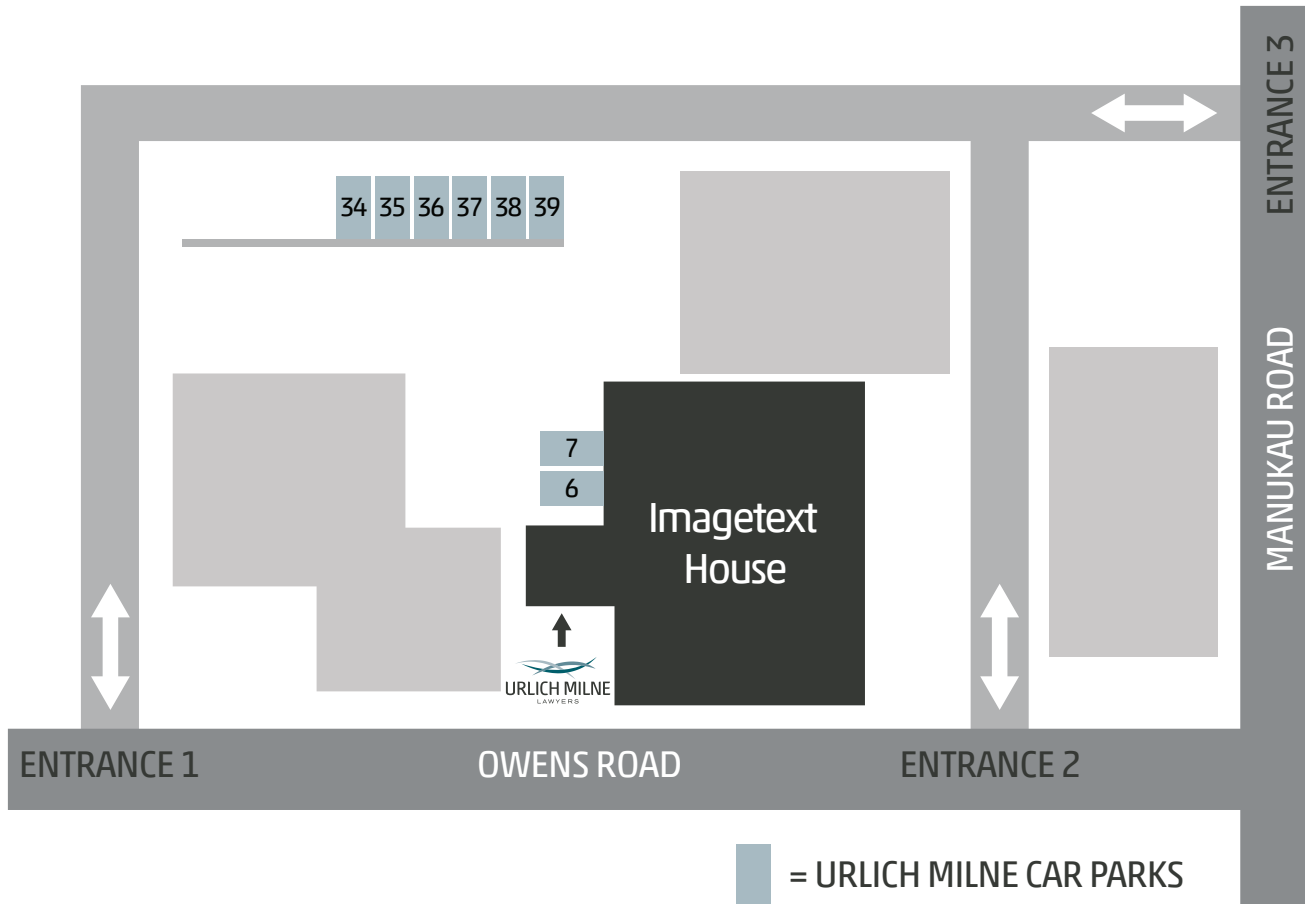

Urlich Milne Lawyers Office and Parking Directions

Urlich Milne Carparks

From Owens Road

Through the main doors from Owens Road

Imagetext House
Ground Floor
3 Owens Road, Epsom
Auckland 1023
T: 09 630 2727