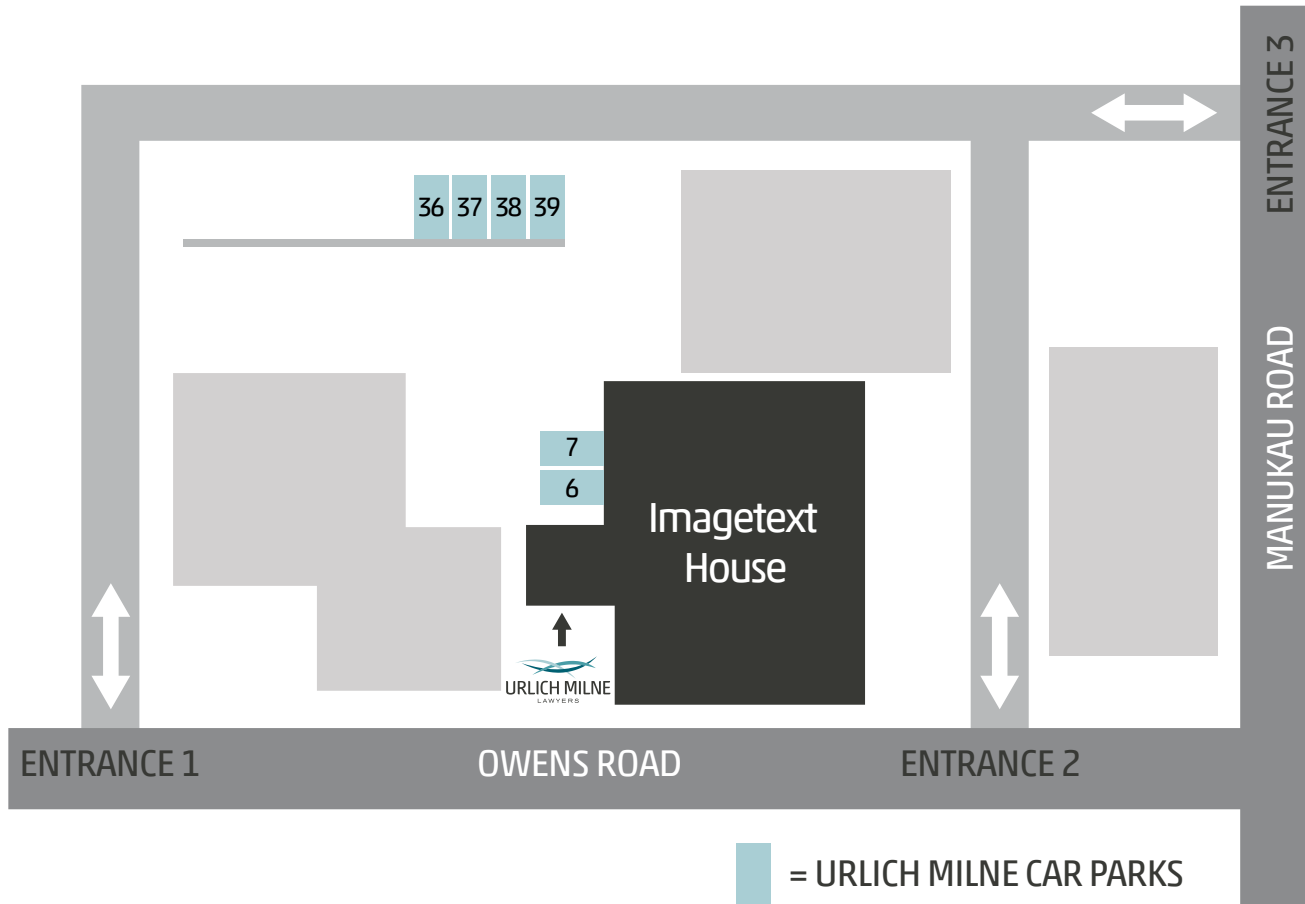

Urlich Milne Lawyers Office and Parking Directions

Urlich Milne Carparks

From Owens Road

Through the main doors from Owens Road

Imagetext House
Ground Floor
3 Owens Road, Epsom
Auckland 1023
T: 09 630 2727