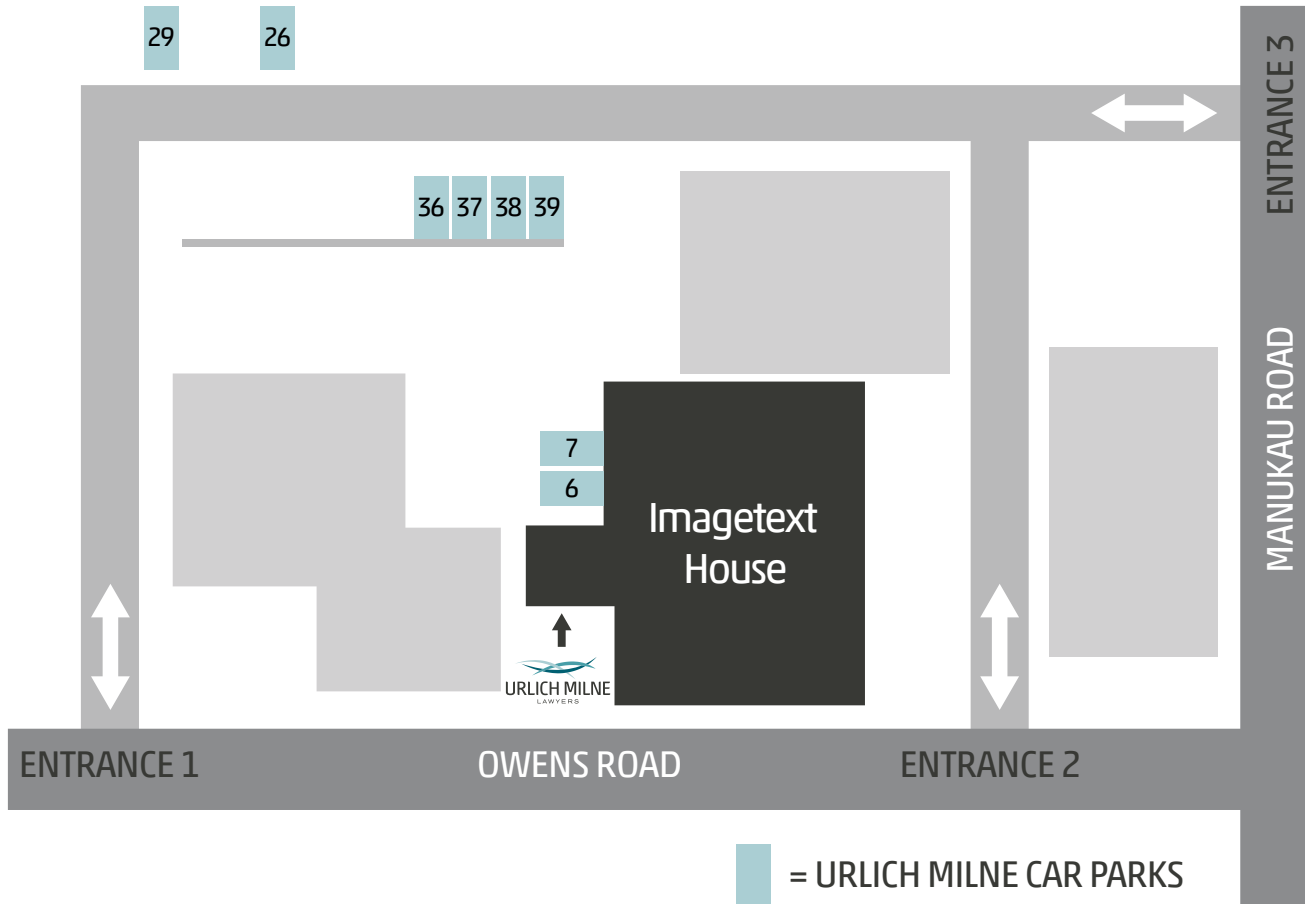

Urlich Milne Lawyers Office and Parking Directions

Urlich Milne Carparks

From Owens Road

Through the main doors from Owens Road

Imagetext House
 Ground Floor
 3 Owens Road, Epsom
 Auckland 1023
 T: 09 630 2727